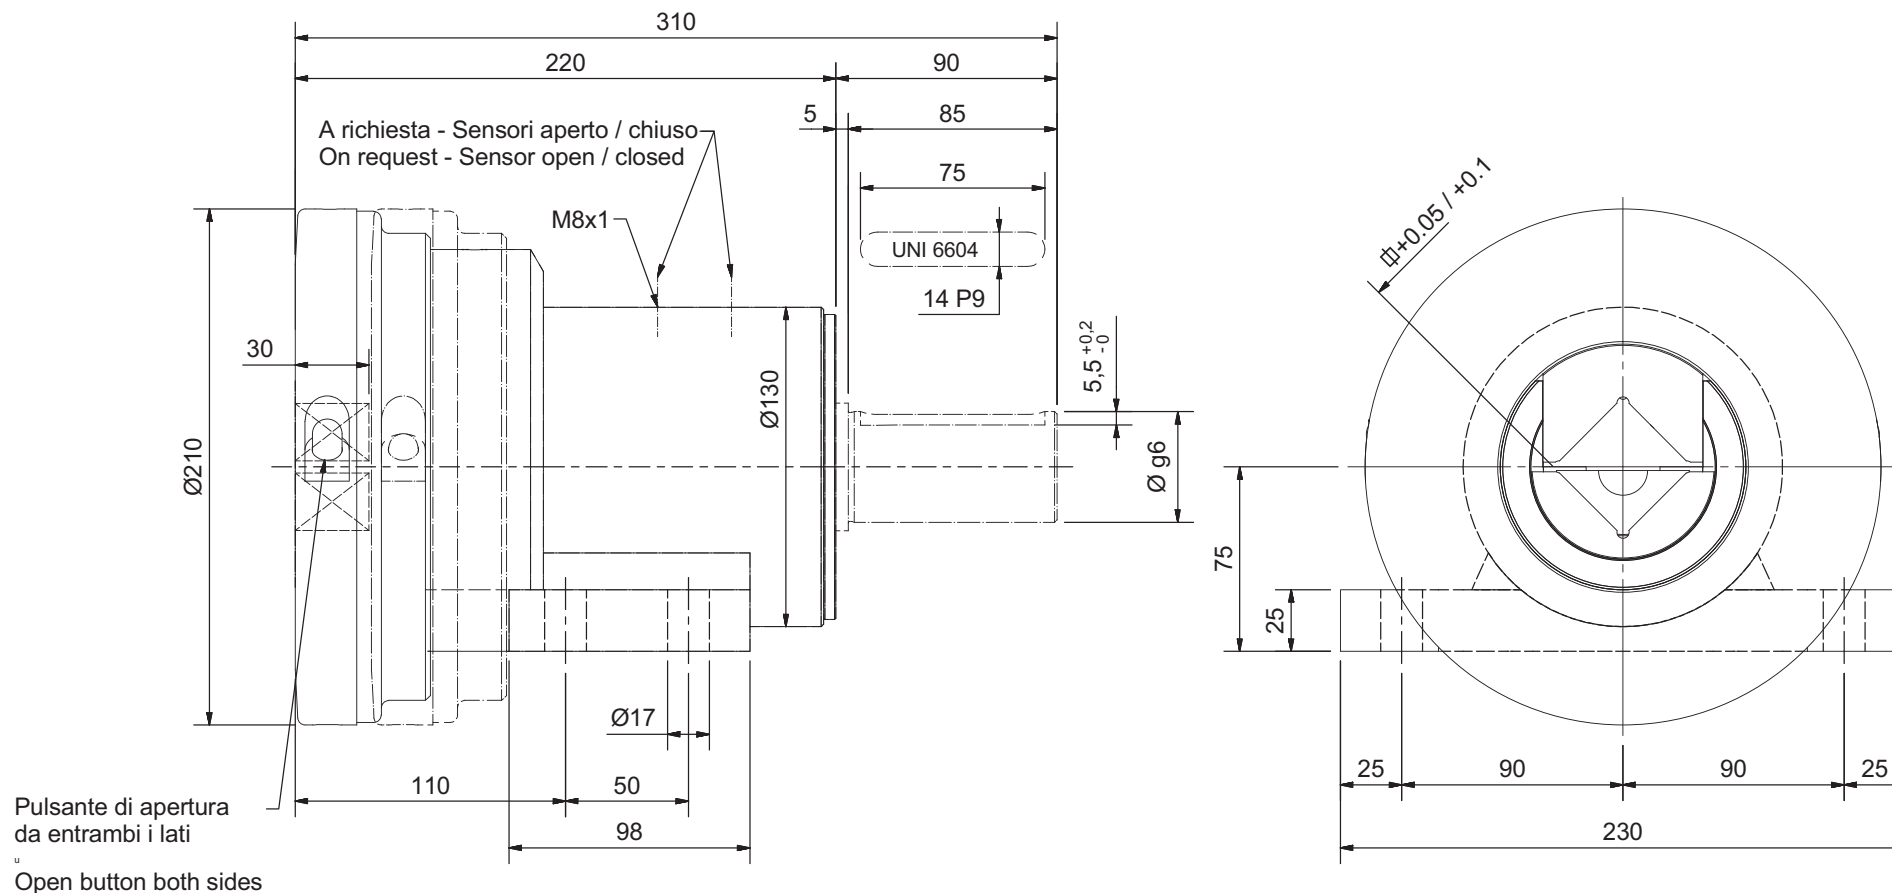

SVECOM P.E.

Expanding devices

**SUPPORTO AUTOCHIUDENTE
SELF-CLOSING SAFETY CHUCK**

Tipo
Type

926 KLPP1Q con alberino
with shaft extension

926 KLPP0Q senza alberino
without shaft extension

A richiesta - On request:

- Tipo Supporto
Safety Chuck Type _____
- Quadro
Square Socket _____
- Ø Alberino
Shaft diameter _____

Protezione in plastica standard - Plastic finger guard is standard

Portata Max Coppia Supporti Capacity per Pair	Max Torsione Trasmissibile Max Torque Transmissible	Velocità Massima Max Speed	Quadri Standard Square Standard Socket	Ø Alberino Standard Standard Shaft Diameter
30000 N	1300 N/M	1500 RPM	∅ 40	Ø45 / Ø50